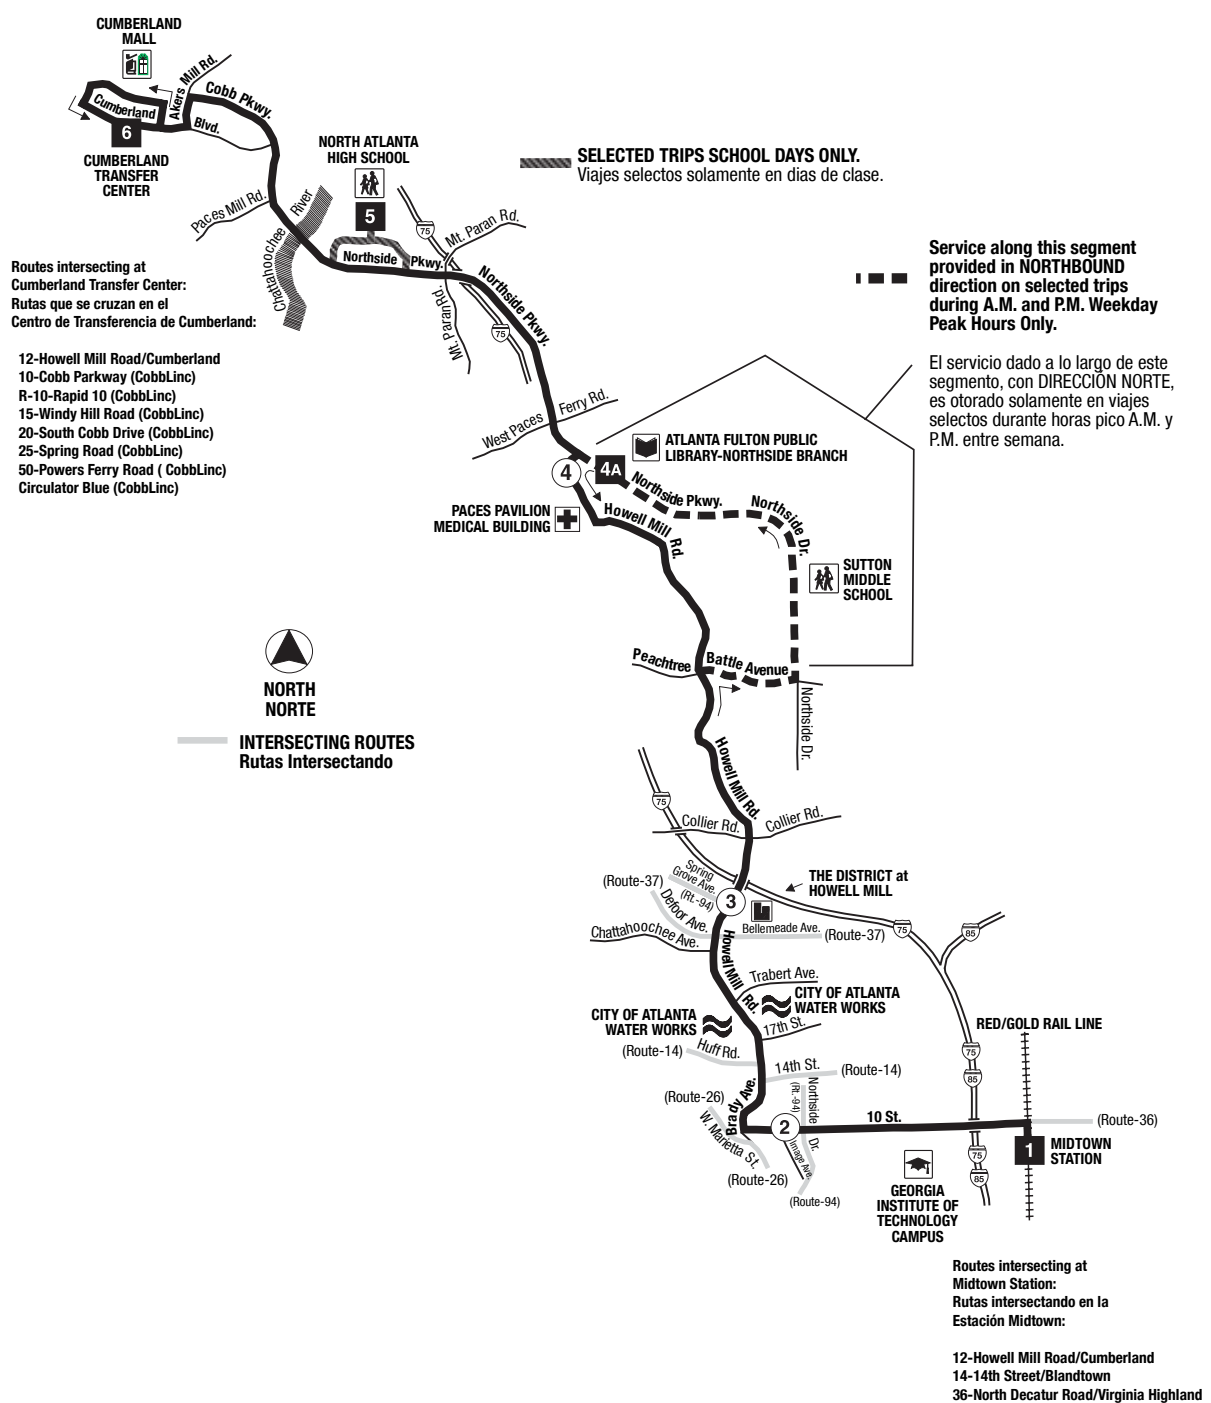

For additional safety tips, visit our web site at www.itsmarta.com.
Remember Safety First ...Ride Safe

Sugerencias de seguridad en autobuses

1. **Espera en la parada de autobús.** Solo puede abordar o bajarse del autobús en las paradas de autobuses de MARTA.
2. **Antes de abordar, permita que los pasajeros se bajen primero.** Por razones de seguridad, los clientes que utilizan dispositivos de movilidad deben abordar al último.
3. **No cruce en frente de un autobús de MARTA en una parada de autobuses.** Espere hasta que el autobús haya dejado la parada y luego cruce con cuidado, fijándose en ambas direcciones. Use SIEMPRE el paso de peatones.
4. **No distraiga al operador del autobús con conversaciones innecesarias cuando el autobús esté en movimiento.** El Departamento de Transporte de EE. UU. está intentando ponerle fin al hábito de conducir distraído. Conducir estando distraído es una práctica que pone la vida en peligro.
5. **Proteja sus pertenencias.** Cuando utilice un dispositivo electrónico, evite sentarse o estar de pie junto a las puertas de los vagones y autobuses.

Para consejos adicionales de seguridad, visite nuestro sitio web en www.itsmarta.com.
Recuerde que la seguridad es primero ...Viaje seguro

12 MONDAY THRU FRIDAY - DE LUNES A VIERNES